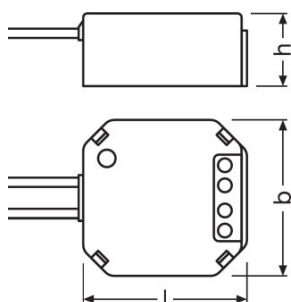

Product family features

- Light control with app connection via Bluetooth
- One DALI output channel (Broadcast or Groupcast)
- Operation via standard pushbutton
- Combinable with OSRAM DALI presence- and motion detectors
- Length of the DALI control cable: up to 300 m
- Length of the pushbutton cable: up to 50m

Product datasheet

Technical data

Electrical data

Nominal voltage	220...240 V
Mains frequency	50/60 Hz
System wattage	3.00 W

Dimensions & weight

Length	49.0 mm
Width	48.0 mm
Height	22.0 mm
Product weight	40.00 g

Certificates & standards

Type of protection	IP20
Protection class	II

Product datasheet

Logistical data

Commodity code	853710989900
----------------	--------------

Equipment / Accessories

- Suitable for up to 32 electronic control gears
- Free App for iOS and Android available at the app store