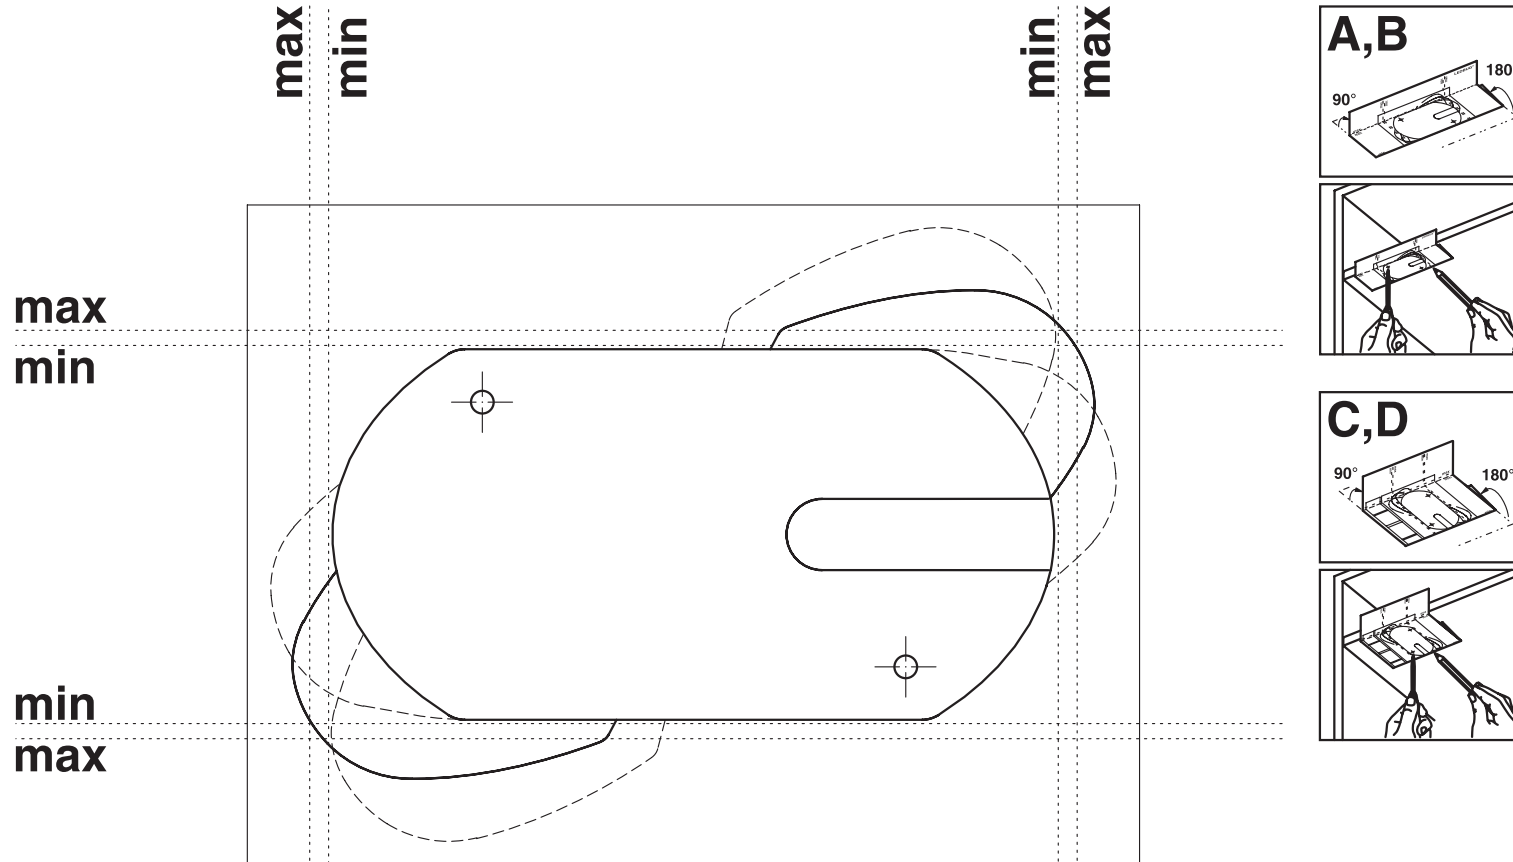

OFF
ON*
OFF

*ON (35mA) 30sec. Standby (0,1mA)

LEDBUG®

NOT FOR PRINT PRODUCTION!

WARNING:
This PDF file is for reference only and not to be used for the creation of production art.
Colour printouts and screen displays should not be used for colour approval as colours may vary from device to device. The colour values for this file are defined in either Pantone (PMS), HKS, or in process colours (CMYK).
For obtaining hard-copies in actual size (1:1) you need to enter the proper settings in your printer options.