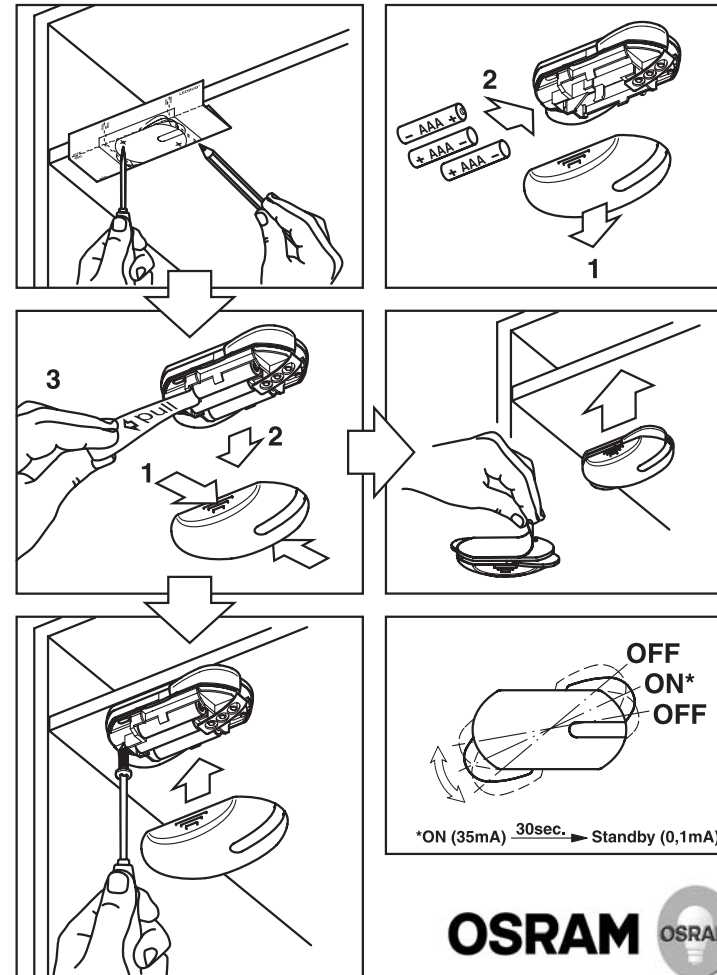

LEDBUG®

NOT FOR PRINT PRODUCTION! **WARNING:** This PDF file is for reference only and not to be used for the creation of production art. Colour printouts and screen displays should not be used for colour approval as colours may vary from device to device. The colour values for this file are defined in either Pantone (PMS), HKS, or in process colours (CMYK). For obtaining hard-copies in actual size (1:1) you need to enter the proper settings in your printer options.

OFF
ON*
OFF

*ON (35mA) 30sec. Standby (0,1mA)