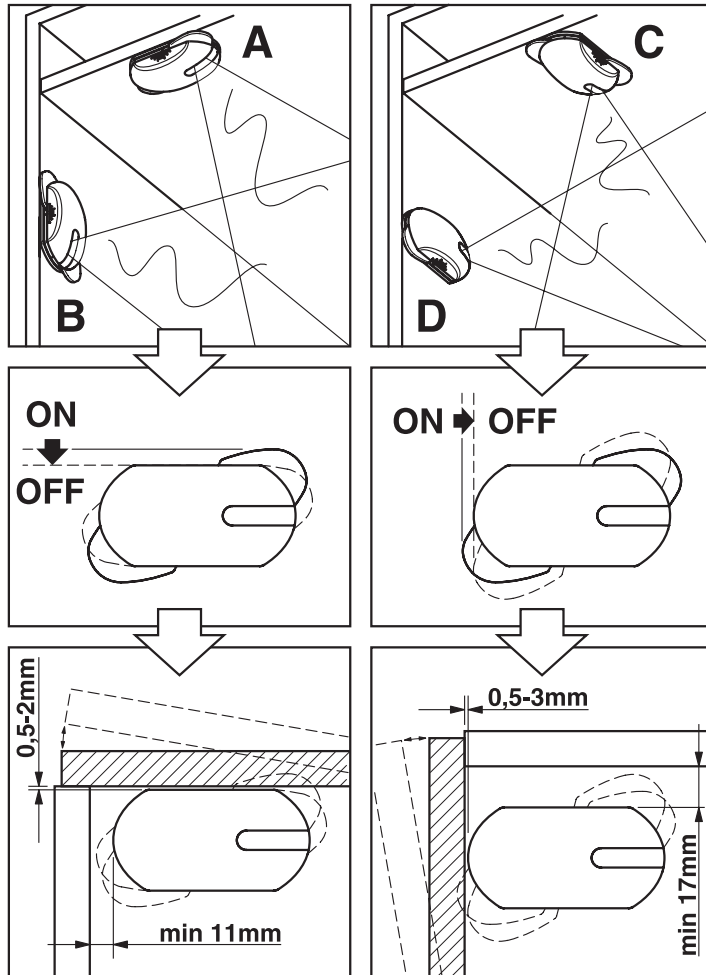

LEDBUG®

NOT FOR PRINT PRODUCTION! **WARNING:** This PDF file is for reference only and not to be used for the creation of production art. Colour printouts and screen displays should not be used for colour approval as colours may vary from device to device. The colour values for this file are defined in either Pantone (PMS), HKS, or in process colours (CMYK). For obtaining hard-copies in actual size (1:1) you need to enter the proper settings in your printer options.

OFF
ON*
OFF

*ON (35mA) 30sec. Standby (0,1mA)